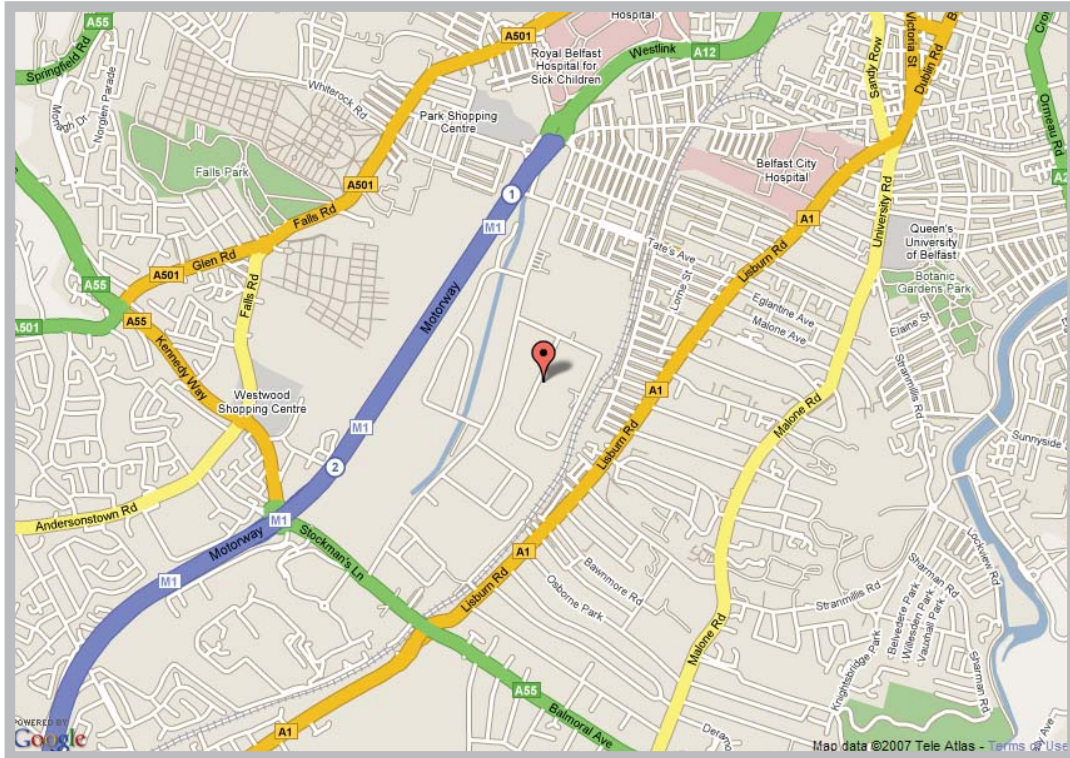

# Directions to Headquarters

## From the M1

1. At Broadway Roundabout, take the 1st exit onto Glenmachan Street heading to Shaftesbury
2. At Glenmachan Place Roundabout, take the 2nd exit onto Boucher Road
3. Turn left at Apollo Road
4. Turn right at Wildflower Way

## From the M2

1. At junction 1a, exit toward Belfast (W)/A12/M1
2. Merge onto A2/Nelson Street. Continue to follow A2
3. Continue on A12/Westlink. Continue to follow A12
4. At Broadway Roundabout, take the 1st exit onto Glenmachan Street heading to Shaftesbury
5. At Glenmachan Place Roundabout, take the 2nd exit onto Boucher Road
6. Turn left at Apollo Road
7. Turn right at Wildflower Way